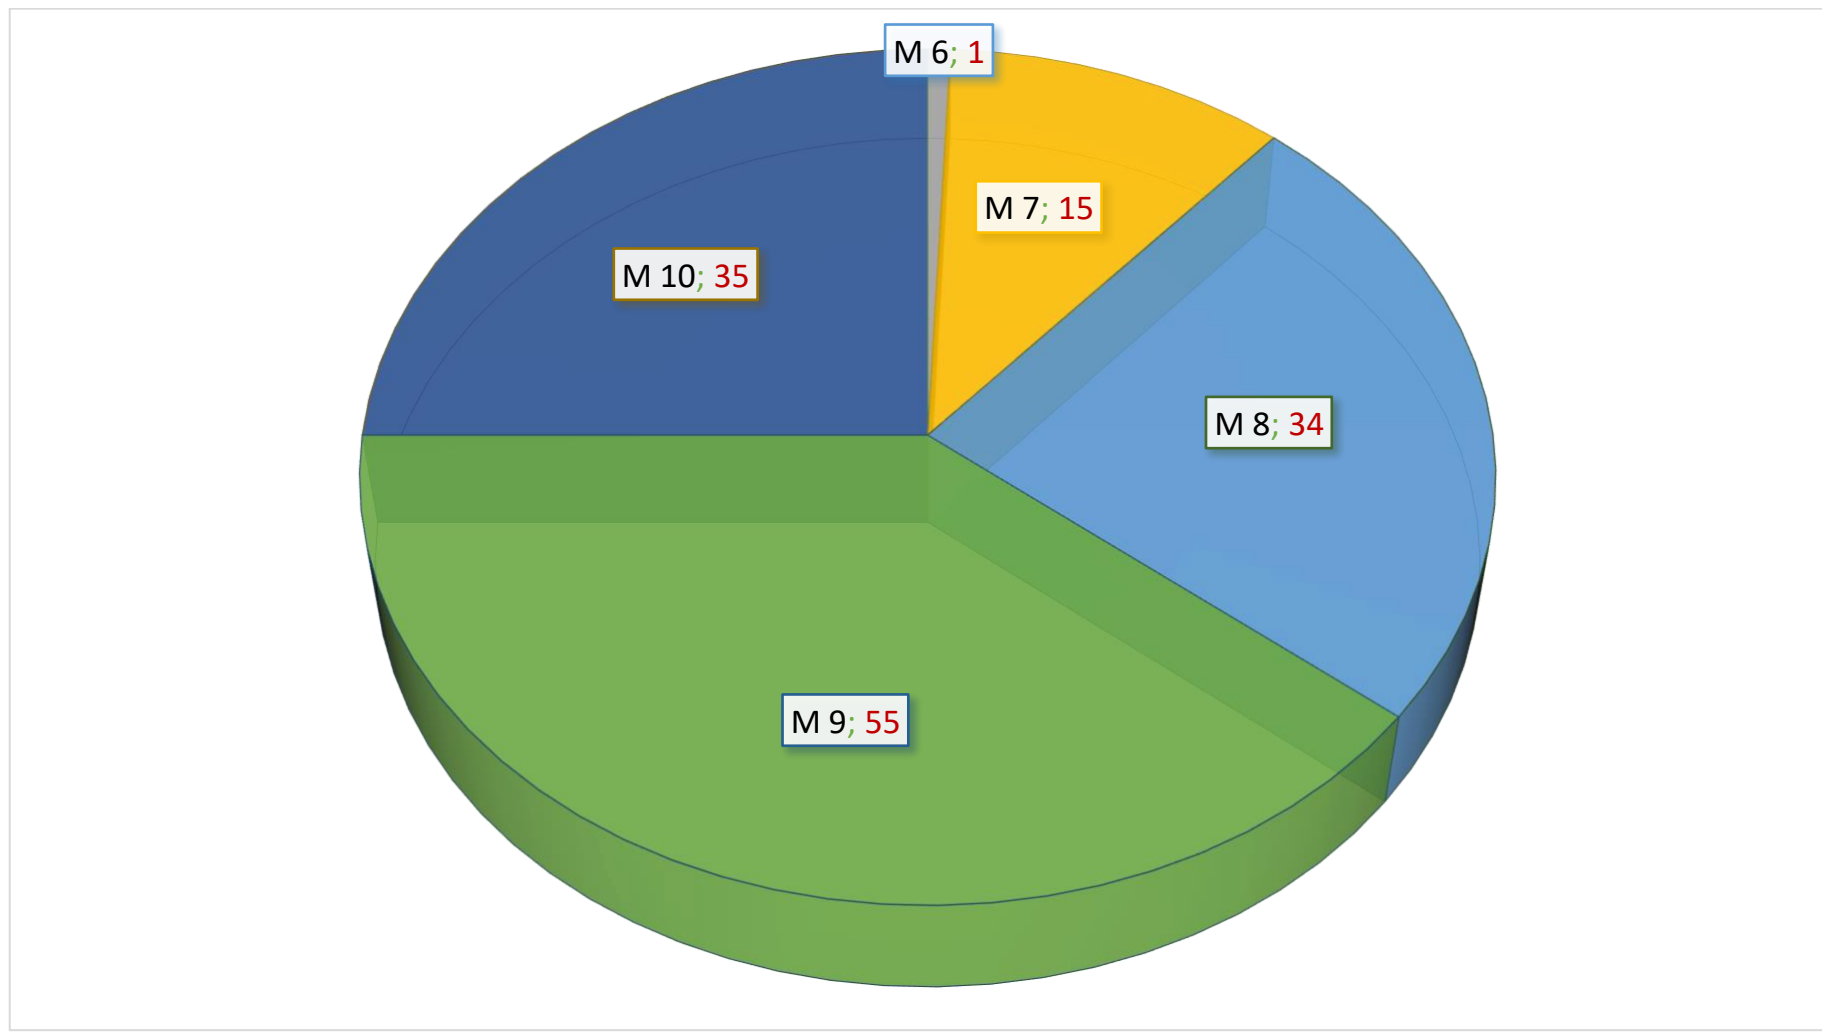

TOTALE ALUNNI CLASSI QUARTE: 140

MEDIA DEI VOTI / TOTALE ALUNNI CLASSI QUARTE:

Media 5: 0% - Media 6: 1% - Media 7: 11% - Media 8: 24% Media 9: 39% - Media 10: 25%