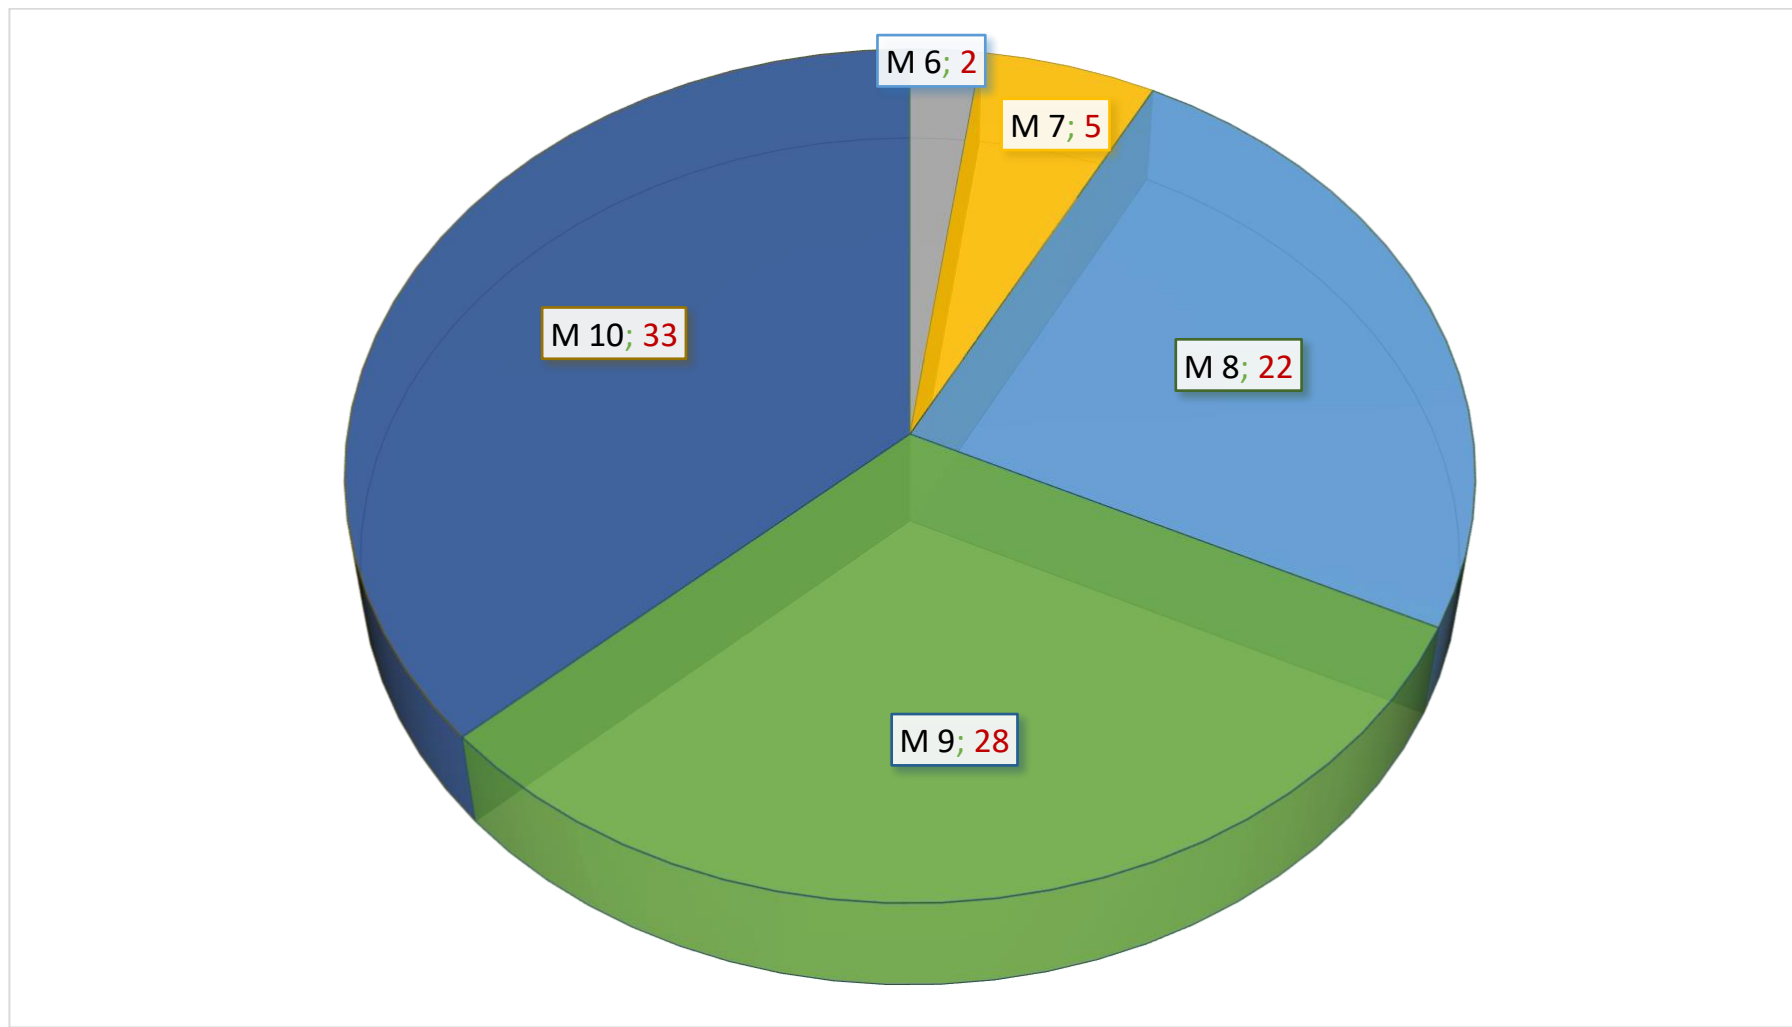

TOTALE ALUNNI CLASSI QUINTE: 90

MEDIA DEI VOTI / TOTALE ALUNNI CLASSI QUINTE:

Media 5: 0% - Media 6: 2% - Media 7: 6% - Media 8: 24% - Media 9: 31% - Media 10: 37%